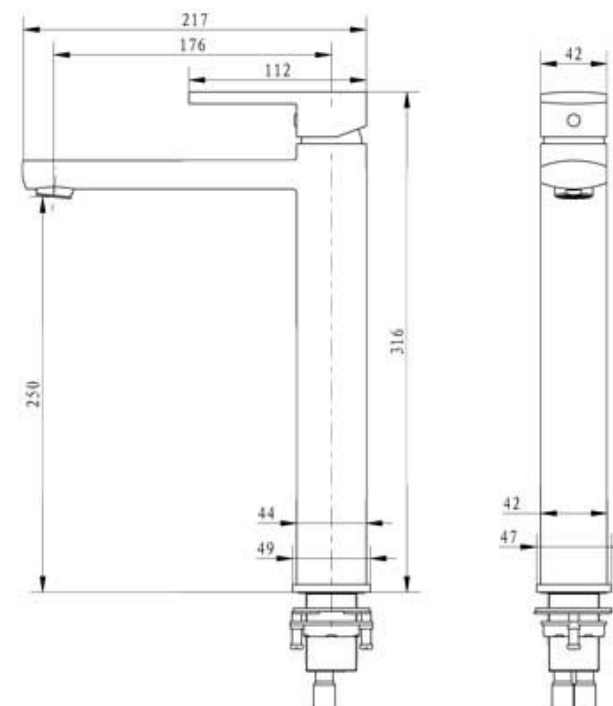

Millennium

Advanced Water Solutions

KONTI VESSEL MIXER CP 10146

- Contemporary new design
- Available in chrome
- Wels Rating 5 Star 5 LPM
- Maximum operating pressure 500kpa
- Minimum operating pressure 150kpa
- Maximum water temperature 80 degrees
- Must be installed by a licensed plumber
- Must have isolation cocks installed inline before the mixer