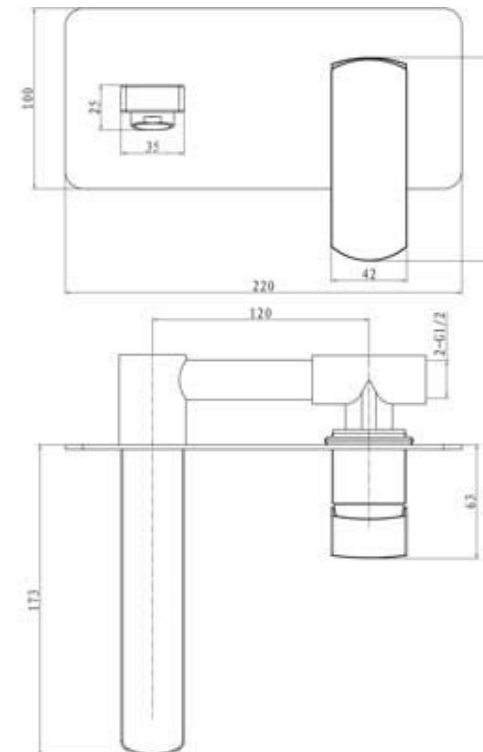

KONTI BASIN/WALL MIXER CP 10147

- Contemporary new design
- Available in chrome
- Wels Rating 5 Star 5 LPM for basin
- Maximum operating pressure 500kpa
- Minimum operating pressure 150kpa
- Maximum water temperature 80 degrees
- Must be installed by a licensed plumber
- Must have isolation cocks installed inline before the mixer