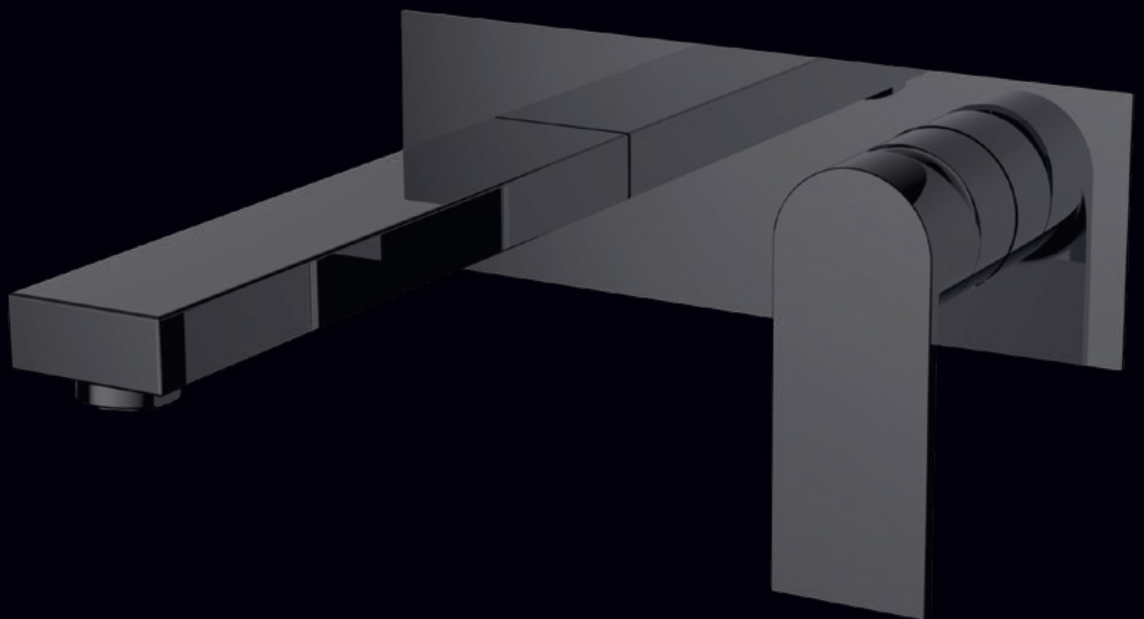

millennium
Advanced Water Solutions

the akemi & kiato collections

basin mixers

10310 chrome 5 star 6 lpm

10311 black 5 star 6 lpm

10313 white/cp 5 star 6 lpm

10312 black/cp 5 star 6 lpm

wall basin mixers

10319 black 5 star 6 lpm

10321 white/cp 5 star 6 lpm

10318 chrome 5 star 6 lpm

10320 black/cp 5 star 6 lpm

shower mixers

10324 black/cp

10325 white/cp

10322 chrome

also available in chrome, white/cp & black/cp

Kiato mixers feature classic design principles. Simplicity and minimalism are combined to great effect with bold straight lines melding seamlessly with subtle curves to create a beautiful range of mixers that will augment any bathroom.