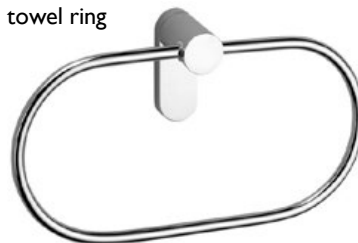

5861 towel ring