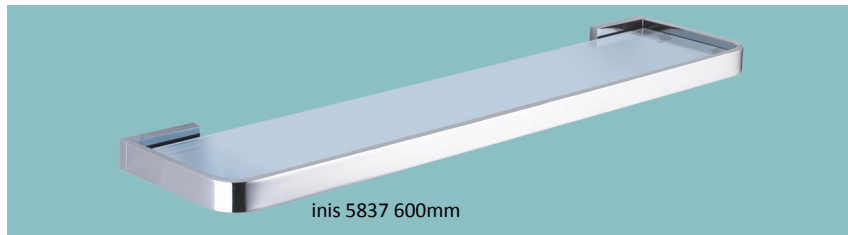

inis

inis 9903

inis bathroom accessories

Constructed out of solid brass bar. Inis bathroom accessories feature simple clean lines and delicate soft curves. A perfect match with Inis mixers by Millennium. These high quality, versatile bathroom fittings will match most tapware and enhance any bathroom.