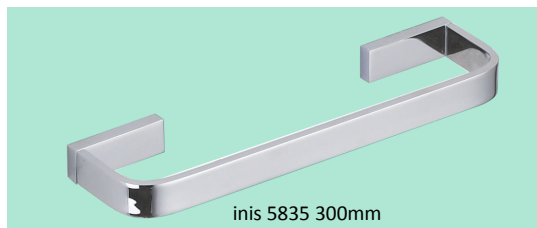

inis

inis 9903

inis bathroom accessories

Constructed out of solid brass bar. Inis bathroom accessories feature simple clean lines and delicate soft curves. A perfect match with Inis mixers by Millennium. These high quality, versatile bathroom fittings will match most tapware and enhance any bathroom.