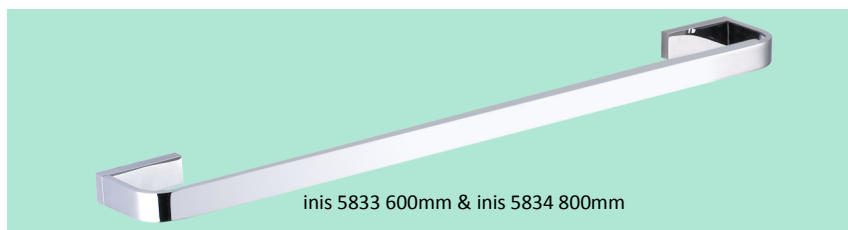

inis

inis 9903

inis bathroom accessories

Constructed out of solid brass bar. Inis bathroom accessories feature simple clean lines and delicate soft curves. A perfect match with Inis mixers by Millennium. These high quality, versatile bathroom fittings will match most tapware and enhance any bathroom.