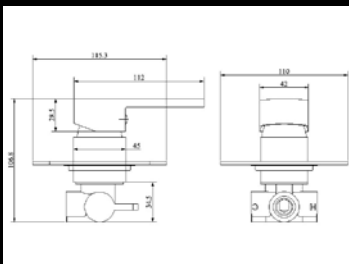

10143 Konti Shower Mixer