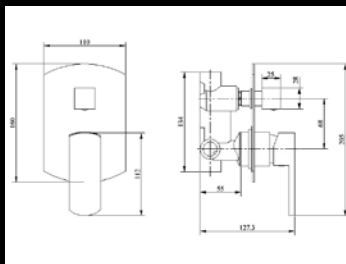

10144 Konti Diverter Mixer

10145 Konti Bath Spout

Konti mixers come with a comprehensive 15 year warranty for details see - www.millenniumtapware.com.au

By Peter W. Eldering Pty. Ltd.