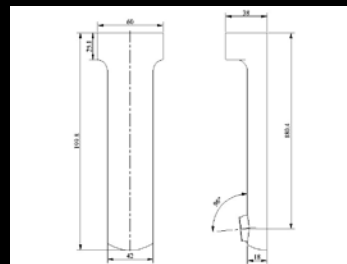

10144 Konti Diverter Mixer

10145 Konti Bath Spout

Konti mixers come with a comprehensive 15 year warranty for details see - www.millenniumtapware.com.au

By Peter W. Eldering Pty. Ltd.