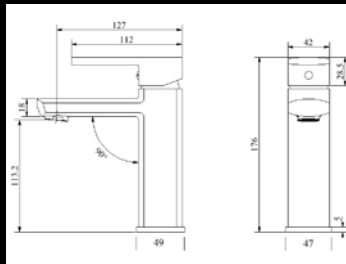

10142 Konti Basin Mixer