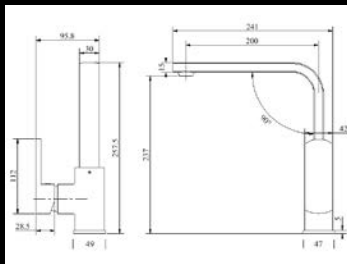

Konti Technical Specifications

10141 Konti Sink Mixer