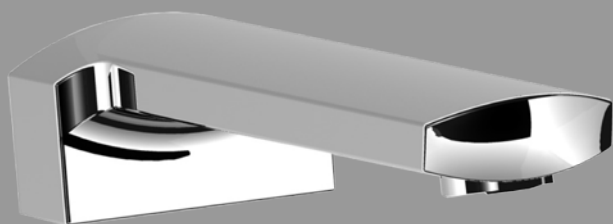

konti mixers

10143 Konti Shower Mixer

10145 Konti Bath Spout

konti mixers

This stunning new range by Millennium features modern design at its best.

Angular, straight lines are offset by soft delicate curves to create an elegant range that will complement any modern bathroom.

konti mixers

10144 Konti Diverter Mixer

10141 Konti Sink Mixer

WELS RATING 5 STAR 6LPM

Konti Technical Specifications

10141 Konti Sink Mixer

10142 Konti Basin Mixer

10143 Konti Shower Mixer