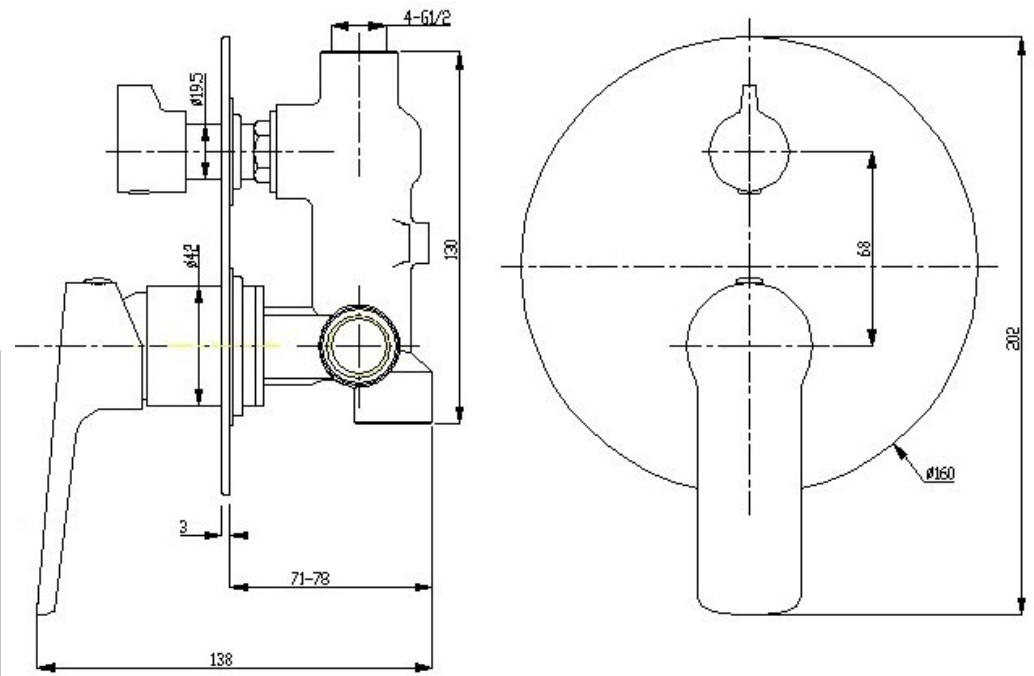

AKEMI DIVERTER MIXER CHROME 10346

- Contemporary new design
- Available in chrome & 6 finishes
- 15 year conditional warranty
- Maximum operating pressure 500kpa
- Minimum operating pressure 150kpa
- Maximum water temperature 80 degrees
- Must be installed by a licensed plumber