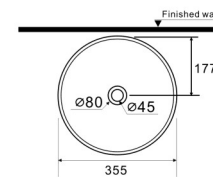

MILLENNIUM TAPWARE

by Peter W. Eldering Pty. Ltd.

NSW: 7 HARLEY CRES, CONDELL PARK, NSW 2200, PH: 02 9791 9655

FAX: 02 9791 9611 E: sales@eldering.com.au

QLD: 5/30 McCOTTER ST, ACACIA RIDGE, QLD 4110, PH: 07 3273 1071

FAX 07 3273 4038 E: qld@millenniumtapware.com.au

www.millenniumtapware.com.au

TOP_VIEW

FRONT_VIEW