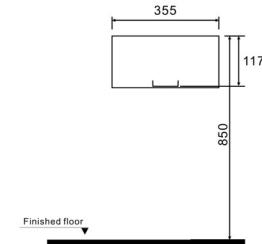

Millennium

Mixers • Showers • Accesories • Baths • Basins

CIOSO ROUND COUNTERTOP BASIN 355MM GLOSS WHITE 12101

- Contemporary new design
- Available in gloss white, matte white & matte black
- Extra strength, hardness & thermal resistance
- Vitreous china construction
- 5 year replacement warranty
- Must be installed by a licensed plumber
- Tapware and plug & waste not included, must be purchased separately

MILLENNIUM TAPWARE

by Peter W. Eldering Pty. Ltd.

NSW: 7 HARLEY CRES, CONDELL PARK, NSW 2200, PH: 02 9791 9655

FAX: 02 9791 9611 E: sales@eldering.com.au

QLD: 5/30 McCOTTER ST, ACACIA RIDGE, QLD 4110, PH: 07 3273 1071

FAX 07 3273 4038 E: qld@millenniumtapware.com.au

www.millenniumtapware.com.au

TOP_VIEW

FRONT_VIEW