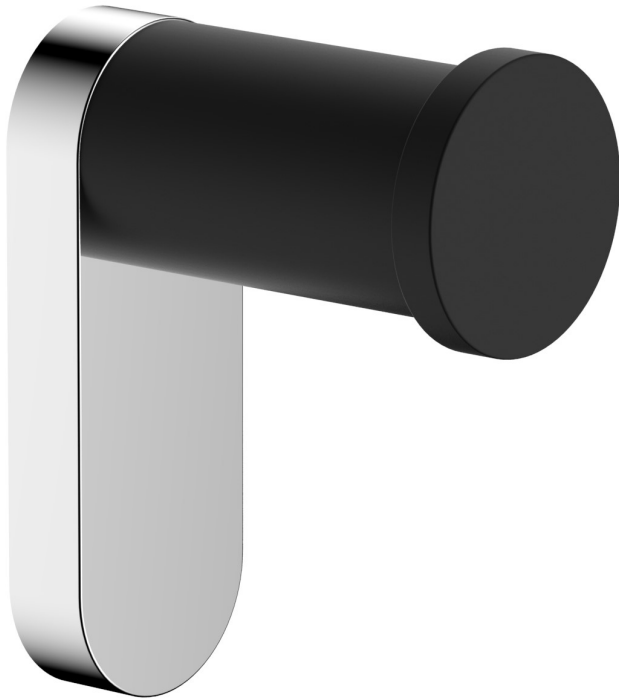

Millennium

Mixers • Showers • Accesories • Baths • Basins

AKEMI ROBE HOOK BLACK/CHROME 5862BL

- Contemporary new design
- Available in chrome, electroplated matte black & chrome
- Dual fixing for added stability
- Zinc/Brass construction
- 1 year replacement warranty