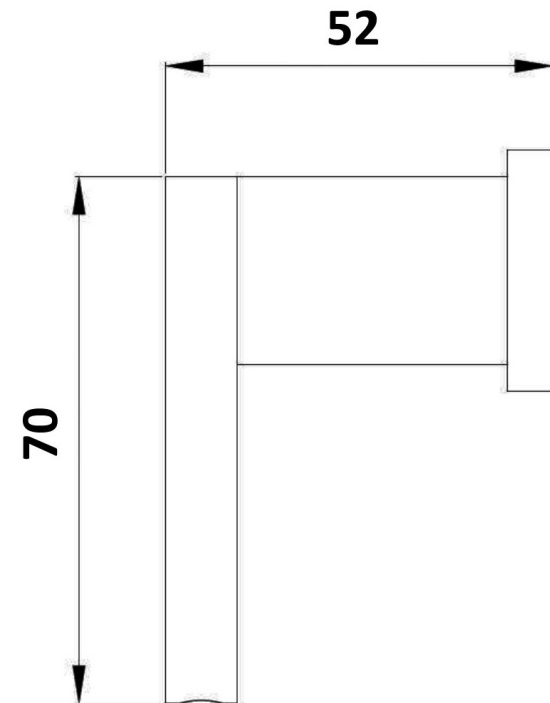

Millennium

Mixers • Showers • Accesories • Baths • Basins

AKEMI ROBE HOOK BLACK/CHROME 5862BL

- Contemporary new design
- Available in chrome, electroplated matte black & chrome
- Dual fixing for added stability
- Zinc/Brass construction
- 1 year replacement warranty